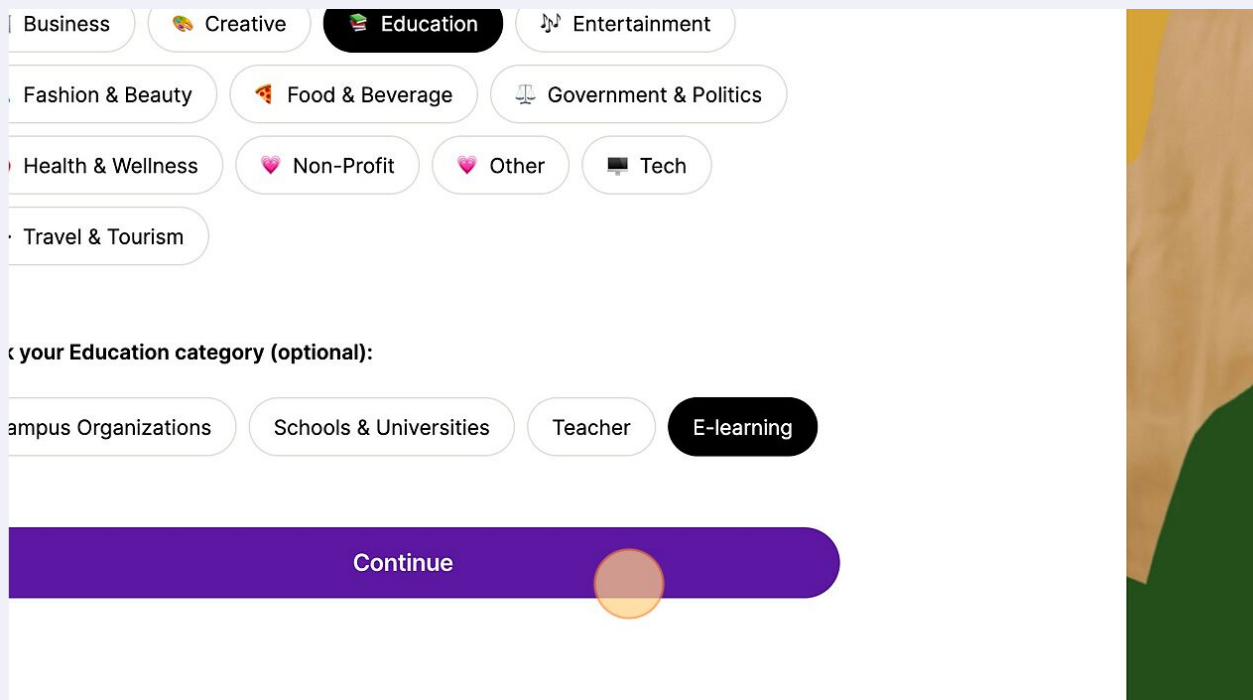

Pick your Education category (optional):

- Campus Organizations
- Schools & Universities
- Teacher
- E-learning

Continue

14 Leia oma "E-learning".

15 Kliki "Continue"

16 Klikki "Free"

The screenshot displays three pricing plans for Linktree. The 'Free' plan is highlighted with an orange circle around the word 'Free' and the text 'Free, Forever'. The 'Starter' plan is priced at €4 EUR per month. The third plan, partially visible, is labeled 'Re'.

17 Või vajuta logo peale, oluline et pead nüüd loodud kontoga saama sisse logida.

The screenshot shows the Linktree website's pricing section. The Linktree logo is in the top left. The main heading is 'Find the plan fo' with the subtext 'You can change at anytime.' Below this are two tabs: 'Monthly' (selected) and 'Annual'. At the bottom, the 'Free' and 'Starter' plans are visible, with the 'Free' plan selected via a radio button.