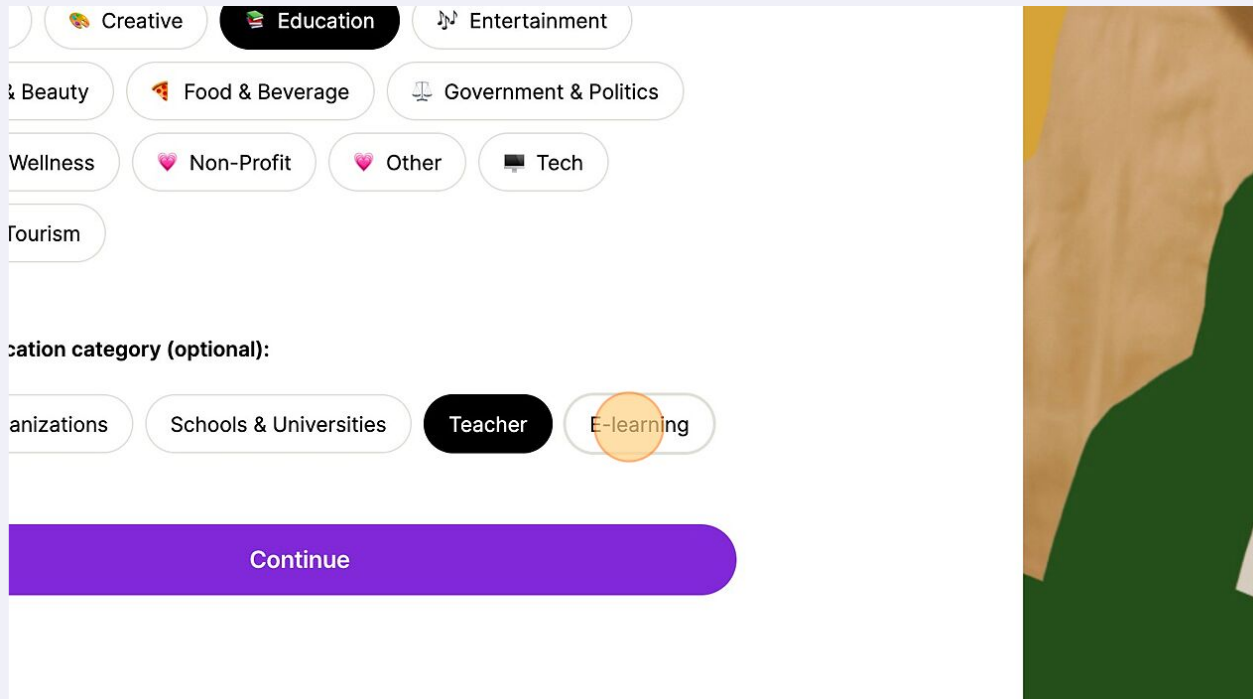

Continue

13

Vali oma valdkond "Teacher".

- Business
- Creative
- Education
- Entertainment
- Fashion & Beauty
- Food & Beverage
- Government & Politics
- Health & Wellness
- Non-Profit
- Other
- Tech
- Travel & Tourism

Pick your Education category (optional):

- Campus Organizations
- Schools & Universities
- Teacher
- E-learning

Continue

14 Leia oma "E-learning".

15 Kliki "Continue"

16 Klikki "Free"

The screenshot displays three pricing plans for Linktree. The 'Free' plan is highlighted with an orange circle around the word 'Free' and the text 'Free, Forever'. The 'Starter' plan is priced at €4 EUR per month. The third plan, partially visible, is labeled 'Re'.

17 Või vajuta logo peale, oluline et pead nüüd loodud kontoga saama sisse logida.

The screenshot shows the Linktree website's pricing section. The Linktree logo is in the top left. The main heading is 'Find the plan fo' with the subtext 'You can change at anytime.' Below this are two tabs: 'Monthly' (selected) and 'Annual'. At the bottom, the 'Free' and 'Starter' plans are visible, with the 'Free' plan selected via a radio button.